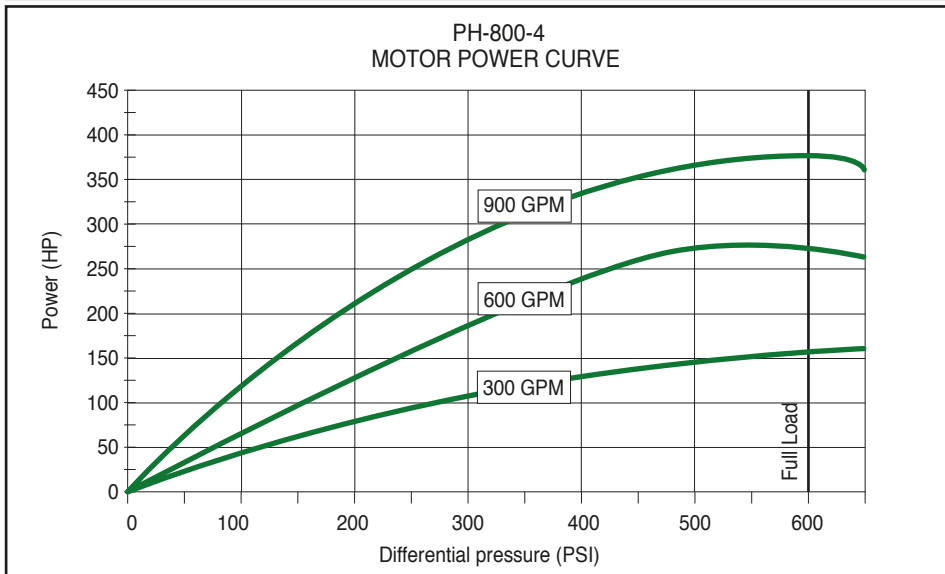

United States, Canada, Mexico, Brazil

Prime Horizontal Inc
7710 Harms Road, Houston, TX 77041 US
Ph (US): +1 346 998 1180
Ph (CA): +1 780 800 6614
Ph (BRZ): +55 71 3023 0934

Europe, China, Middle East

Prime Horizontal Ltd
Salland 3
1948 RE Beverwijk
The Netherlands
Phone: +31 251 271 790

Australia, Southeast Asia, India

Prime Horizontal Australia Pty Ltd
10 Enterprise Street, Cleveland,
QLD 4163, Australia
Ph (AUS): +61 73 821 3684
Ph (IND): Phone: +91 997 172 9753