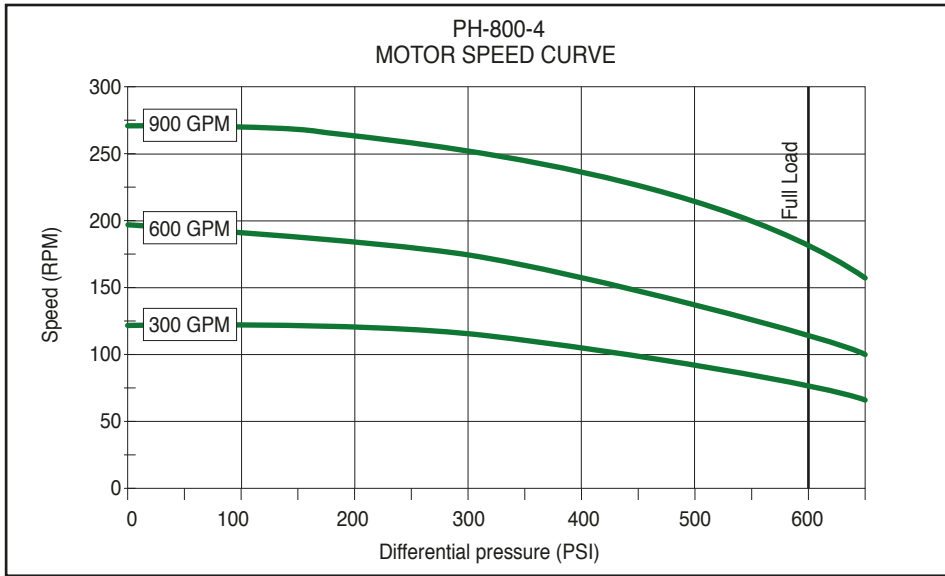

United States, Canada, Mexico, Brazil

Prime Horizontal Inc
7710 Harms Road, Houston, TX 77041 US
Ph (US): +1 346 998 1180
Ph (CA): +1 780 800 6614
Ph (BRZ): +55 71 3023 0934

Europe, China, Middle East

Prime Horizontal Ltd
Salland 3
1948 RE Beverwijk
The Netherlands
Phone: +31 251 271 790

Australia, Southeast Asia, India

Prime Horizontal Australia Pty Ltd
10 Enterprise Street, Cleveland,
QLD 4163, Australia
Ph (AUS): +61 73 821 3684
Ph (IND): Phone: +91 997 172 9753