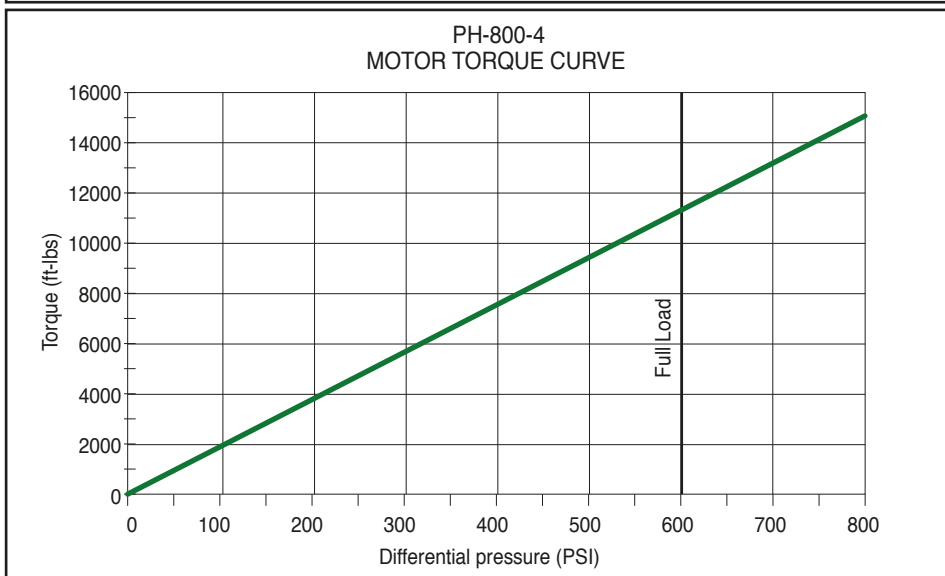

United States, Canada, Mexico, Brazil

Prime Horizontal Inc
7710 Harms Road, Houston, TX 77041 US
Ph (US): +1 346 998 1180
Ph (CA): +1 780 800 6614
Ph (BRZ): +55 71 3023 0934

Europe, China, Middle East

Prime Horizontal Ltd
Salland 3
1948 RE Beverwijk
The Netherlands
Phone: +31 251 271 790

Australia, Southeast Asia, India

Prime Horizontal Australia Pty Ltd
10 Enterprise Street, Cleveland,
QLD 4163, Australia
Ph (AUS): +61 73 821 3684
Ph (IND): Phone: +91 997 172 9753