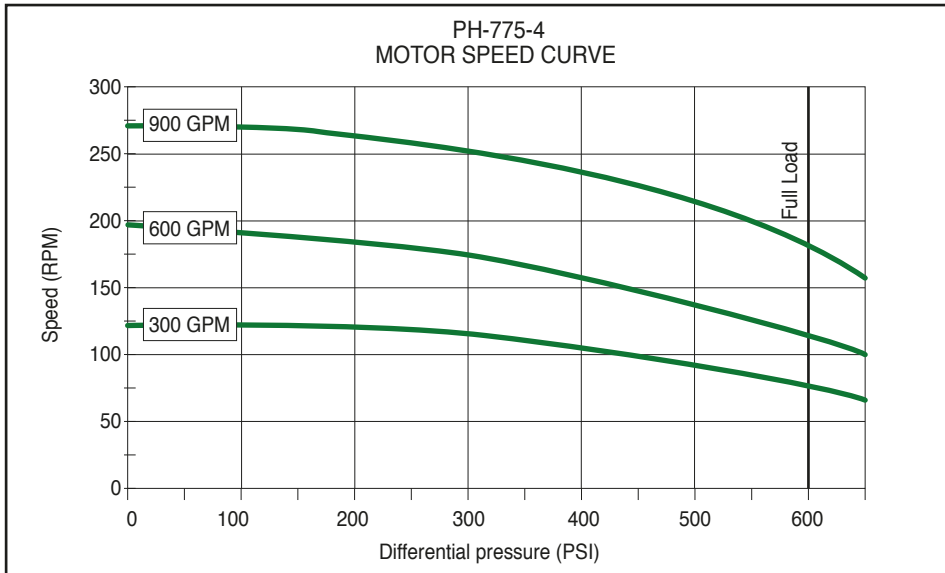

United States, Canada, Mexico, Brazil

Prime Horizontal Inc
7710 Harms Road, Houston, TX 77041 US
Ph (US): +1 346 998 1180
Ph (CA): +1 780 800 6614
Ph (BRZ): +55 71 3023 0934

Europe, China, Middle East

Prime Horizontal Ltd
Salland 3
1948 RE Beverwijk
The Netherlands
Phone: +31 251 271 790

Australia, Southeast Asia, India

Prime Horizontal Australia Pty Ltd
10 Enterprise Street, Cleveland,
QLD 4163, Australia
Ph (AUS): +61 73 821 3684
Ph (IND): Phone: +91 997 172 9753