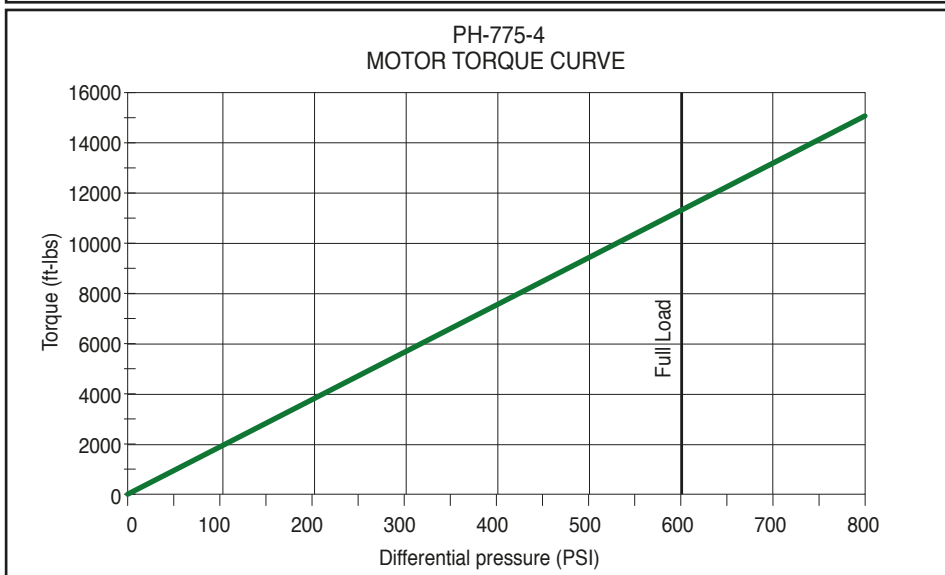

United States, Canada, Mexico, Brazil

Prime Horizontal Inc
7710 Harms Road, Houston, TX 77041 US
Ph (US): +1 346 998 1180
Ph (CA): +1 780 800 6614
Ph (BRZ): +55 71 3023 0934

Europe, China, Middle East

Prime Horizontal Ltd
Salland 3
1948 RE Beverwijk
The Netherlands
Phone: +31 251 271 790

Australia, Southeast Asia, India

Prime Horizontal Australia Pty Ltd
10 Enterprise Street, Cleveland,
QLD 4163, Australia
Ph (AUS): +61 73 821 3684
Ph (IND): Phone: +91 997 172 9753