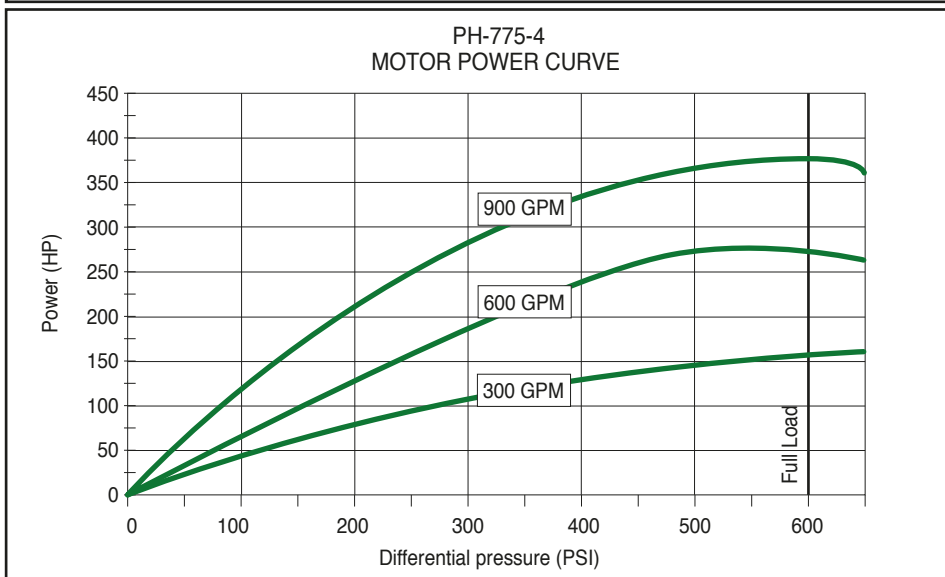

United States, Canada, Mexico, Brazil

Prime Horizontal Inc
7710 Harms Road, Houston, TX 77041 US
Ph (US): +1 346 998 1180
Ph (CA): +1 780 800 6614
Ph (BRZ): +55 71 3023 0934

Europe, China, Middle East

Prime Horizontal Ltd
Salland 3
1948 RE Beverwijk
The Netherlands
Phone: +31 251 271 790

Australia, Southeast Asia, India

Prime Horizontal Australia Pty Ltd
10 Enterprise Street, Cleveland,
QLD 4163, Australia
Ph (AUS): +61 73 821 3684
Ph (IND): Phone: +91 997 172 9753