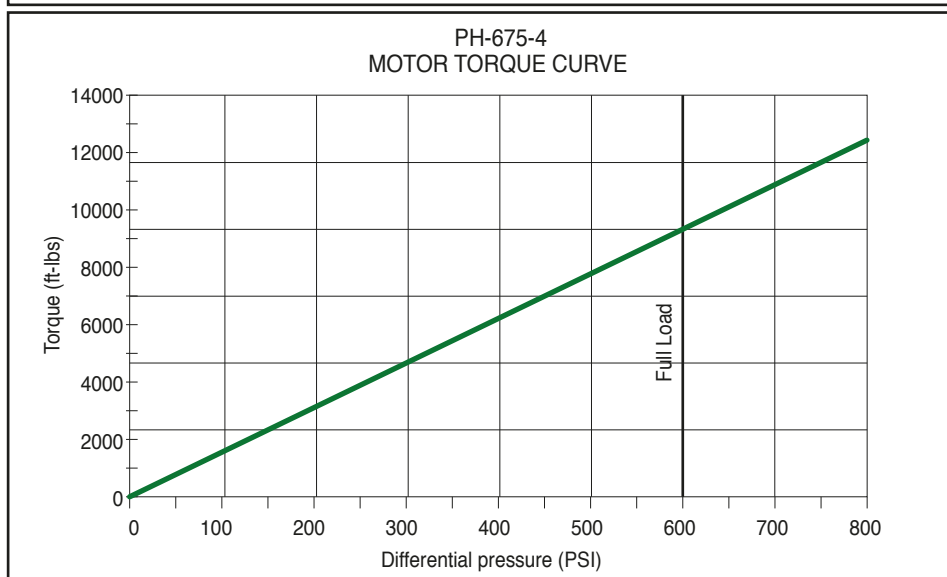

United States, Canada, Mexico, Brazil

Prime Horizontal Inc
7710 Harms Road, Houston, TX 77041 US
Ph (US): +1 346 998 1180
Ph (CA): +1 780 800 6614
Ph (BRZ): +55 71 3023 0934

Europe, China, Middle East

Prime Horizontal Ltd
Salland 3
1948 RE Beverwijk
The Netherlands
Phone: +31 251 271 790

Australia, Southeast Asia, India

Prime Horizontal Australia Pty Ltd
10 Enterprise Street, Cleveland,
QLD 4163, Australia
Ph (AUS): +61 73 821 3684
Ph (IND): Phone: +91 997 172 9753