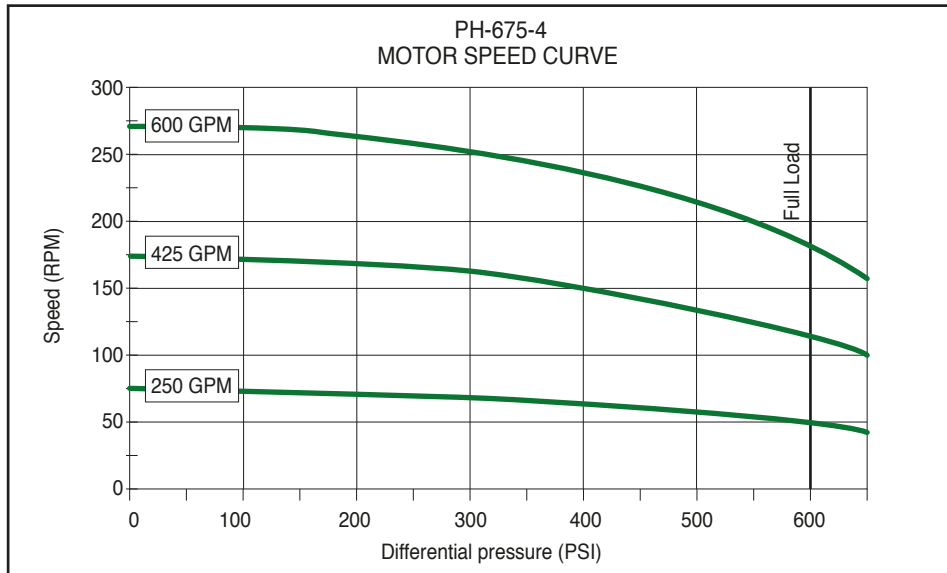

United States, Canada, Mexico, Brazil

Prime Horizontal Inc
7710 Harms Road, Houston, TX 77041 US
Ph (US): +1 346 998 1180
Ph (CA): +1 780 800 6614
Ph (BRZ): +55 71 3023 0934

Europe, China, Middle East

Prime Horizontal Ltd
Salland 3
1948 RE Beverwijk
The Netherlands
Phone: +31 251 271 790

Australia, Southeast Asia, India

Prime Horizontal Australia Pty Ltd
10 Enterprise Street, Cleveland,
QLD 4163, Australia
Ph (AUS): +61 73 821 3684
Ph (IND): Phone: +91 997 172 9753