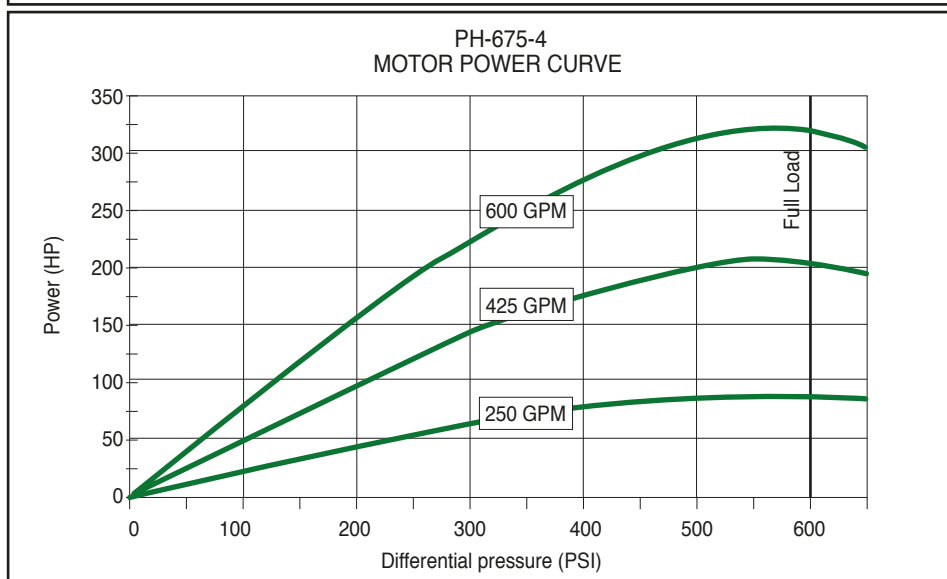

United States, Canada, Mexico, Brazil

Prime Horizontal Inc
7710 Harms Road, Houston, TX 77041 US
Ph (US): +1 346 998 1180
Ph (CA): +1 780 800 6614
Ph (BRZ): +55 71 3023 0934

Europe, China, Middle East

Prime Horizontal Ltd
Salland 3
1948 RE Beverwijk
The Netherlands
Phone: +31 251 271 790

Australia, Southeast Asia, India

Prime Horizontal Australia Pty Ltd
10 Enterprise Street, Cleveland,
QLD 4163, Australia
Ph (AUS): +61 73 821 3684
Ph (IND): Phone: +91 997 172 9753