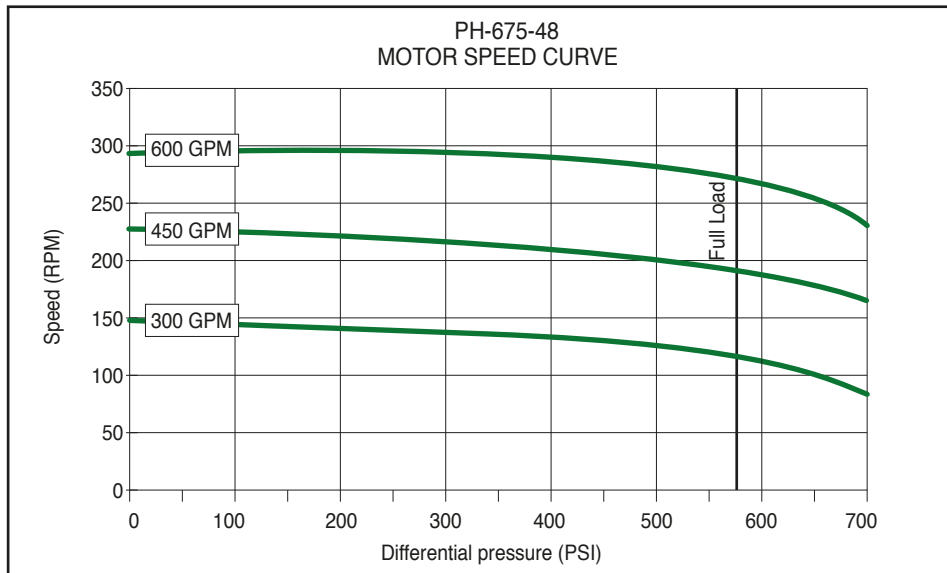

United States, Canada, Mexico, Brazil

Prime Horizontal Inc
7710 Harms Road, Houston, TX 77041 US
Ph (US): +1 346 998 1180
Ph (CA): +1 780 800 6614
Ph (BRZ): +55 71 3023 0934

Europe, China, Middle East

Prime Horizontal Ltd
Salland 3
1948 RE Beverwijk
The Netherlands
Phone: +31 251 271 790

Australia, Southeast Asia, India

Prime Horizontal Australia Pty Ltd
10 Enterprise Street, Cleveland,
QLD 4163, Australia
Ph (AUS): +61 73 821 3684
Ph (IND): Phone: +91 997 172 9753