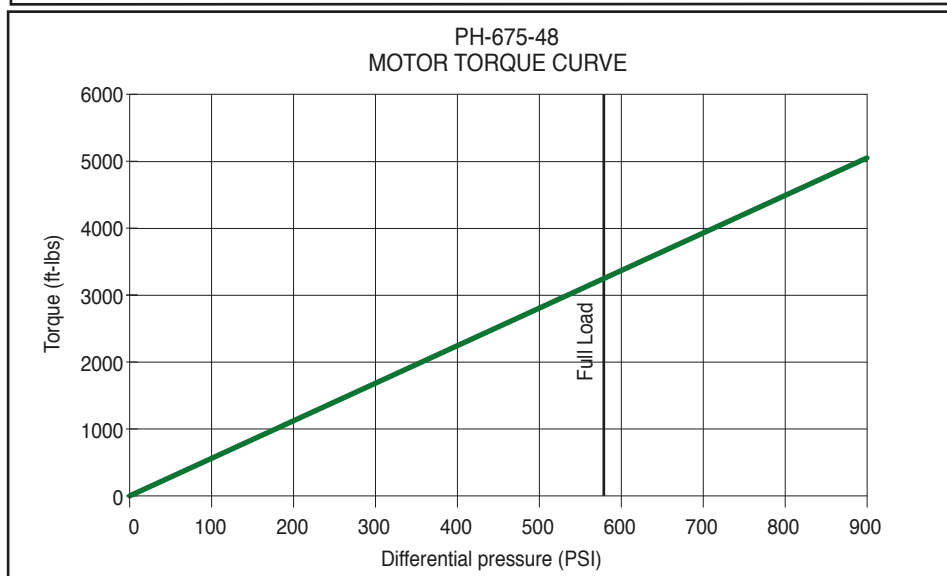

United States, Canada, Mexico, Brazil

Prime Horizontal Inc
7710 Harms Road, Houston, TX 77041 US
Ph (US): +1 346 998 1180
Ph (CA): +1 780 800 6614
Ph (BRZ): +55 71 3023 0934

Europe, China, Middle East

Prime Horizontal Ltd
Salland 3
1948 RE Beverwijk
The Netherlands
Phone: +31 251 271 790

Australia, Southeast Asia, India

Prime Horizontal Australia Pty Ltd
10 Enterprise Street, Cleveland,
QLD 4163, Australia
Ph (AUS): +61 73 821 3684
Ph (IND): Phone: +91 997 172 9753