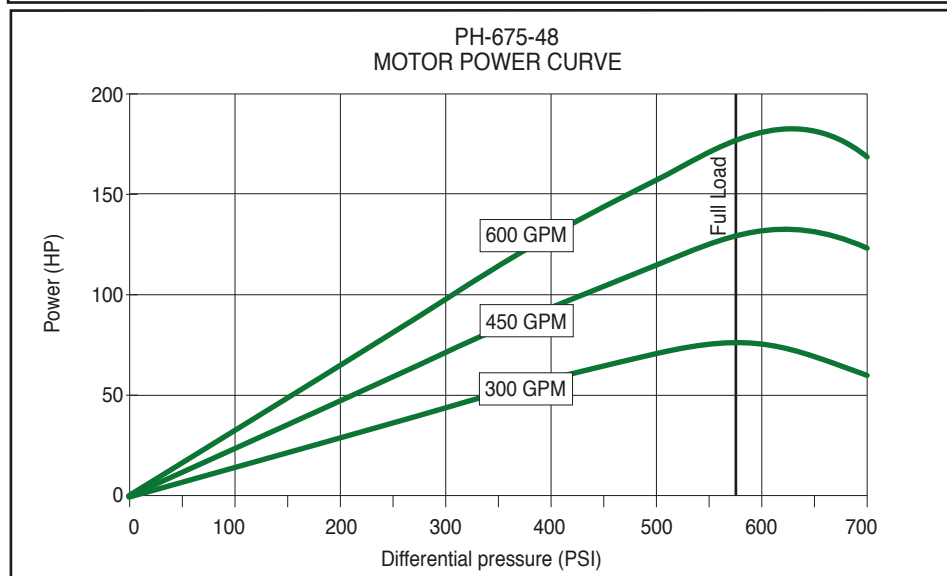

United States, Canada, Mexico, Brazil

Prime Horizontal Inc
7710 Harms Road, Houston, TX 77041 US
Ph (US): +1 346 998 1180
Ph (CA): +1 780 800 6614
Ph (BRZ): +55 71 3023 0934

Europe, China, Middle East

Prime Horizontal Ltd
Salland 3
1948 RE Beverwijk
The Netherlands
Phone: +31 251 271 790

Australia, Southeast Asia, India

Prime Horizontal Australia Pty Ltd
10 Enterprise Street, Cleveland,
QLD 4163, Australia
Ph (AUS): +61 73 821 3684
Ph (IND): Phone: +91 997 172 9753