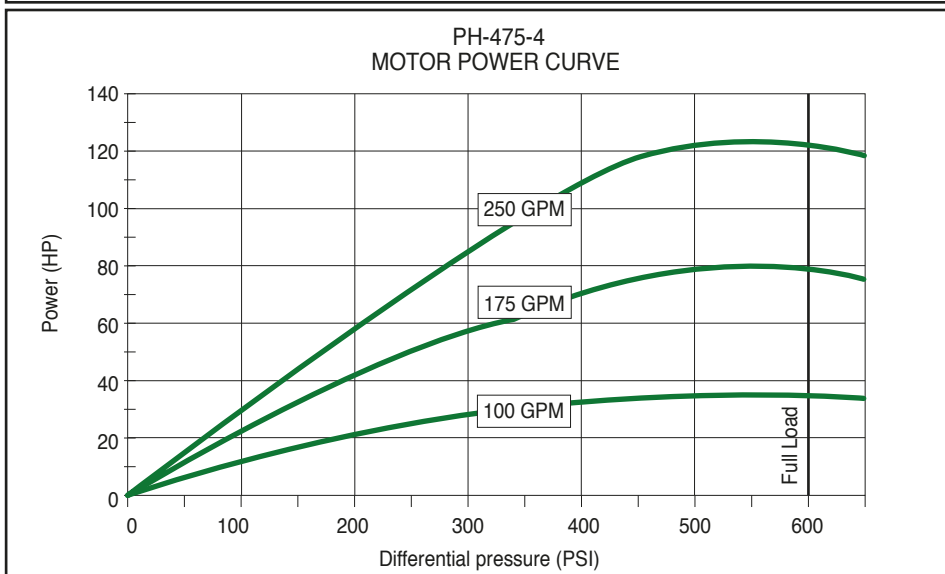

United States, Canada, Mexico, Brazil

Prime Horizontal Inc
7710 Harms Road, Houston, TX 77041 US
Ph (US): +1 346 998 1180
Ph (CA): +1 780 800 6614
Ph (BRZ): +55 71 3023 0934

Europe, China, Middle East

Prime Horizontal Ltd
Salland 3
1948 RE Beverwijk
The Netherlands
Phone: +31 251 271 790

Australia, Southeast Asia, India

Prime Horizontal Australia Pty Ltd
10 Enterprise Street, Cleveland,
QLD 4163, Australia
Ph (AUS): +61 73 821 3684
Ph (IND): Phone: +91 997 172 9753