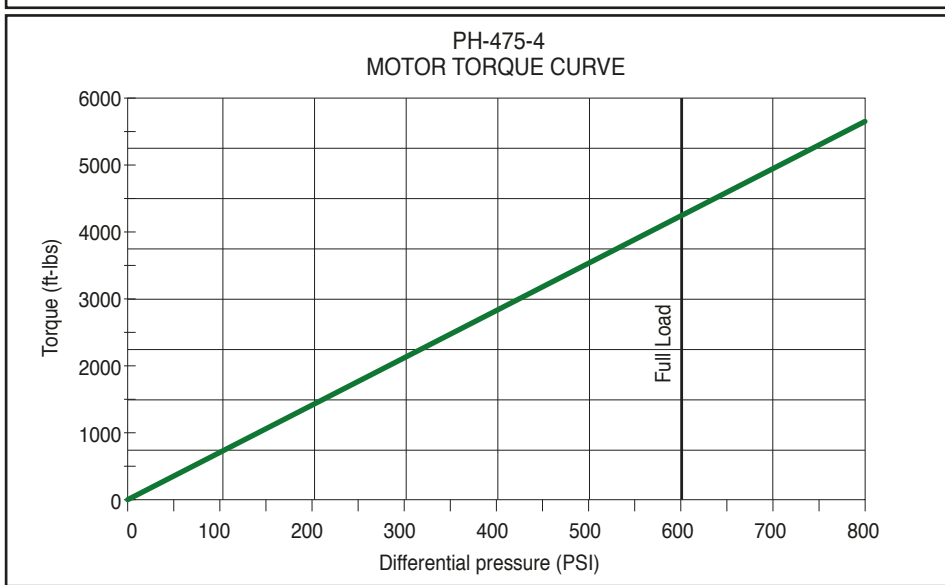

United States, Canada, Mexico, Brazil

Prime Horizontal Inc
7710 Harms Road, Houston, TX 77041 US
Ph (US): +1 346 998 1180
Ph (CA): +1 780 800 6614
Ph (BRZ): +55 71 3023 0934

Europe, China, Middle East

Prime Horizontal Ltd
Salland 3
1948 RE Beverwijk
The Netherlands
Phone: +31 251 271 790

Australia, Southeast Asia, India

Prime Horizontal Australia Pty Ltd
10 Enterprise Street, Cleveland,
QLD 4163, Australia
Ph (AUS): +61 73 821 3684
Ph (IND): Phone: +91 997 172 9753