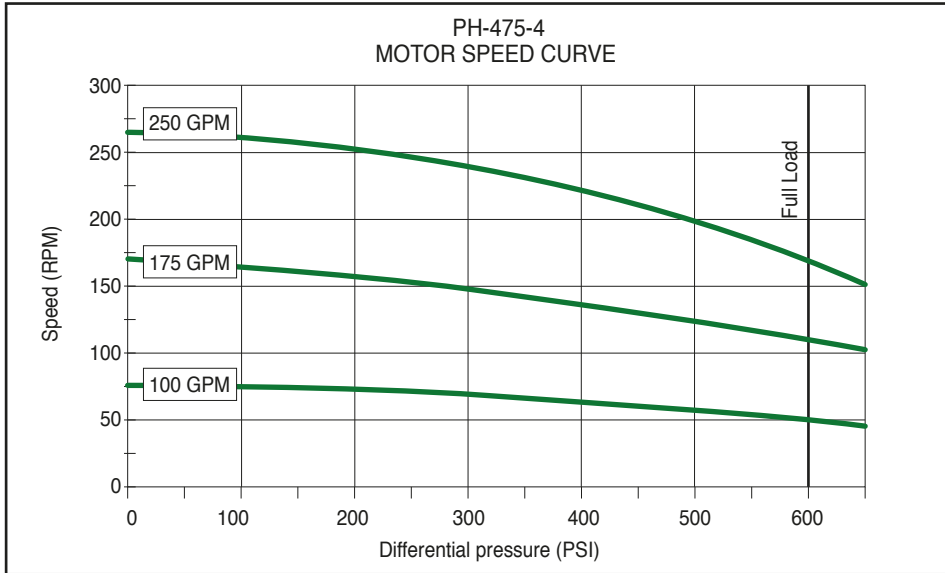

United States, Canada, Mexico, Brazil

Prime Horizontal Inc
7710 Harms Road, Houston, TX 77041 US
Ph (US): +1 346 998 1180
Ph (CA): +1 780 800 6614
Ph (BRZ): +55 71 3023 0934

Europe, China, Middle East

Prime Horizontal Ltd
Salland 3
1948 RE Beverwijk
The Netherlands
Phone: +31 251 271 790

Australia, Southeast Asia, India

Prime Horizontal Australia Pty Ltd
10 Enterprise Street, Cleveland,
QLD 4163, Australia
Ph (AUS): +61 73 821 3684
Ph (IND): Phone: +91 997 172 9753