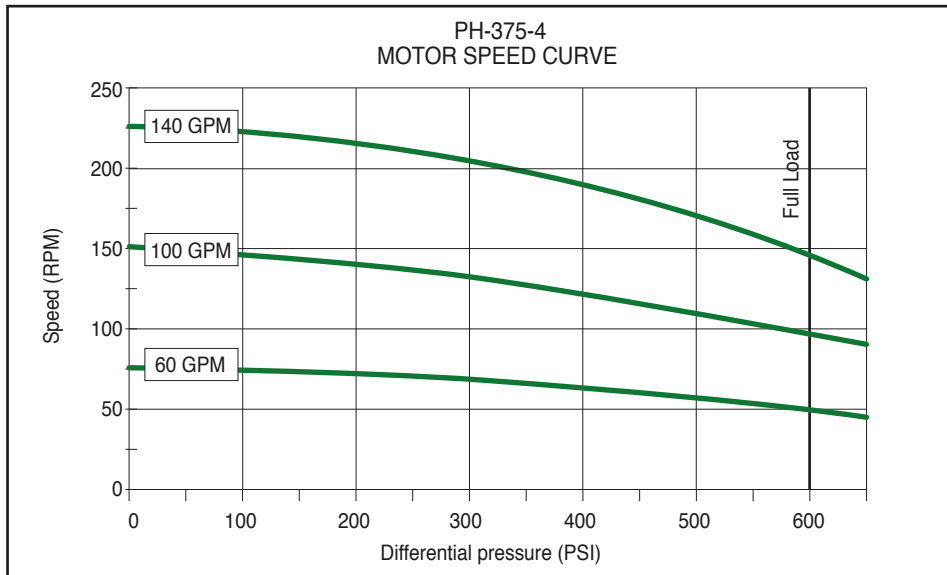

United States, Canada, Mexico, Brazil

Prime Horizontal Inc
7710 Harms Road, Houston, TX 77041 US
Ph (US): +1 346 998 1180
Ph (CA): +1 780 800 6614
Ph (BRZ): +55 71 3023 0934

Europe, China, Middle East

Prime Horizontal Ltd
Salland 3
1948 RE Beverwijk
The Netherlands
Phone: +31 251 271 790

Australia, Southeast Asia, India

Prime Horizontal Australia Pty Ltd
10 Enterprise Street, Cleveland,
QLD 4163, Australia
Ph (AUS): +61 73 821 3684
Ph (IND): Phone: +91 997 172 9753