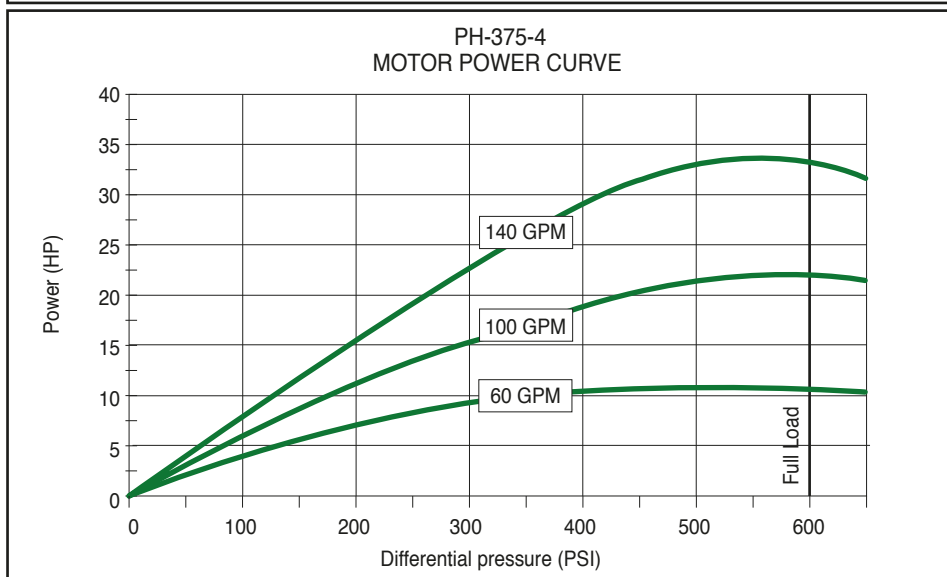

United States, Canada, Mexico, Brazil

Prime Horizontal Inc
7710 Harms Road, Houston, TX 77041 US
Ph (US): +1 346 998 1180
Ph (CA): +1 780 800 6614
Ph (BRZ): +55 71 3023 0934

Europe, China, Middle East

Prime Horizontal Ltd
Salland 3
1948 RE Beverwijk
The Netherlands
Phone: +31 251 271 790

Australia, Southeast Asia, India

Prime Horizontal Australia Pty Ltd
10 Enterprise Street, Cleveland,
QLD 4163, Australia
Ph (AUS): +61 73 821 3684
Ph (IND): Phone: +91 997 172 9753