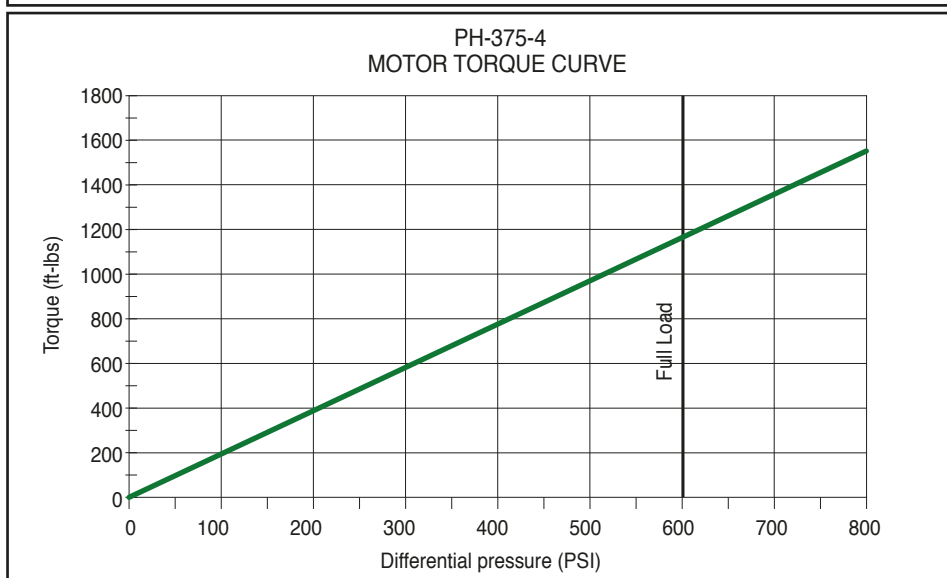

United States, Canada, Mexico, Brazil

Prime Horizontal Inc
7710 Harms Road, Houston, TX 77041 US
Ph (US): +1 346 998 1180
Ph (CA): +1 780 800 6614
Ph (BRZ): +55 71 3023 0934

Europe, China, Middle East

Prime Horizontal Ltd
Salland 3
1948 RE Beverwijk
The Netherlands
Phone: +31 251 271 790

Australia, Southeast Asia, India

Prime Horizontal Australia Pty Ltd
10 Enterprise Street, Cleveland,
QLD 4163, Australia
Ph (AUS): +61 73 821 3684
Ph (IND): Phone: +91 997 172 9753