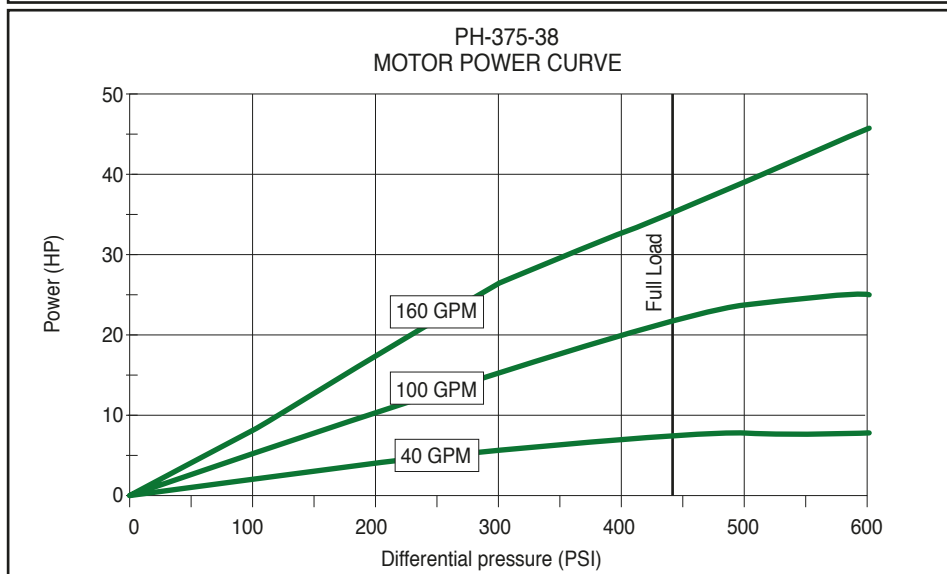

United States, Canada, Mexico, Brazil

Prime Horizontal Inc
7710 Harms Road, Houston, TX 77041 US
Ph (US): +1 346 998 1180
Ph (CA): +1 780 800 6614
Ph (BRZ): +55 71 3023 0934

Europe, China, Middle East

Prime Horizontal Ltd
Salland 3
1948 RE Beverwijk
The Netherlands
Phone: +31 251 271 790

Australia, Southeast Asia, India

Prime Horizontal Australia Pty Ltd
10 Enterprise Street, Cleveland,
QLD 4163, Australia
Ph (AUS): +61 73 821 3684
Ph (IND): Phone: +91 997 172 9753