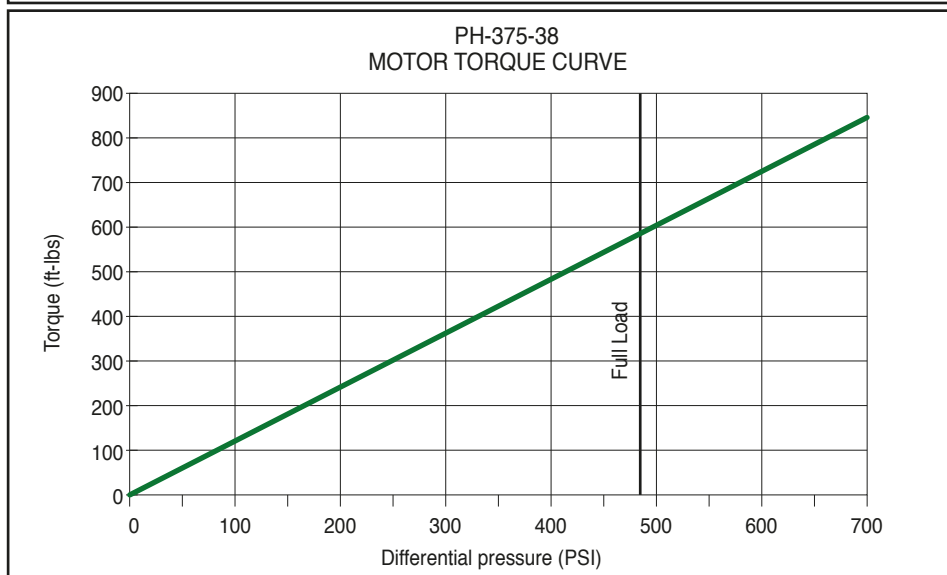

United States, Canada, Mexico, Brazil

Prime Horizontal Inc
7710 Harms Road, Houston, TX 77041 US
Ph (US): +1 346 998 1180
Ph (CA): +1 780 800 6614
Ph (BRZ): +55 71 3023 0934

Europe, China, Middle East

Prime Horizontal Ltd
Salland 3
1948 RE Beverwijk
The Netherlands
Phone: +31 251 271 790

Australia, Southeast Asia, India

Prime Horizontal Australia Pty Ltd
10 Enterprise Street, Cleveland,
QLD 4163, Australia
Ph (AUS): +61 73 821 3684
Ph (IND): Phone: +91 997 172 9753