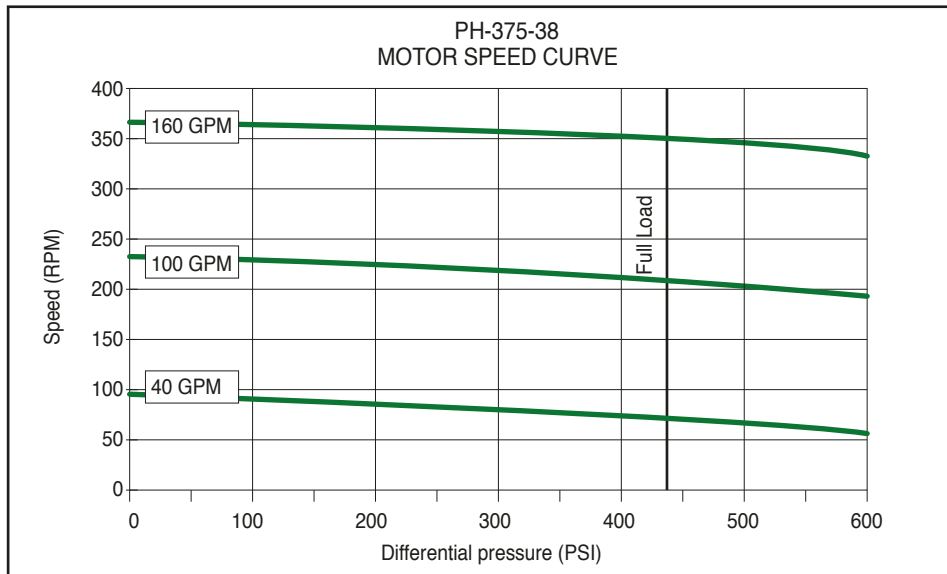

United States, Canada, Mexico, Brazil

Prime Horizontal Inc
7710 Harms Road, Houston, TX 77041 US
Ph (US): +1 346 998 1180
Ph (CA): +1 780 800 6614
Ph (BRZ): +55 71 3023 0934

Europe, China, Middle East

Prime Horizontal Ltd
Salland 3
1948 RE Beverwijk
The Netherlands
Phone: +31 251 271 790

Australia, Southeast Asia, India

Prime Horizontal Australia Pty Ltd
10 Enterprise Street, Cleveland,
QLD 4163, Australia
Ph (AUS): +61 73 821 3684
Ph (IND): Phone: +91 997 172 9753