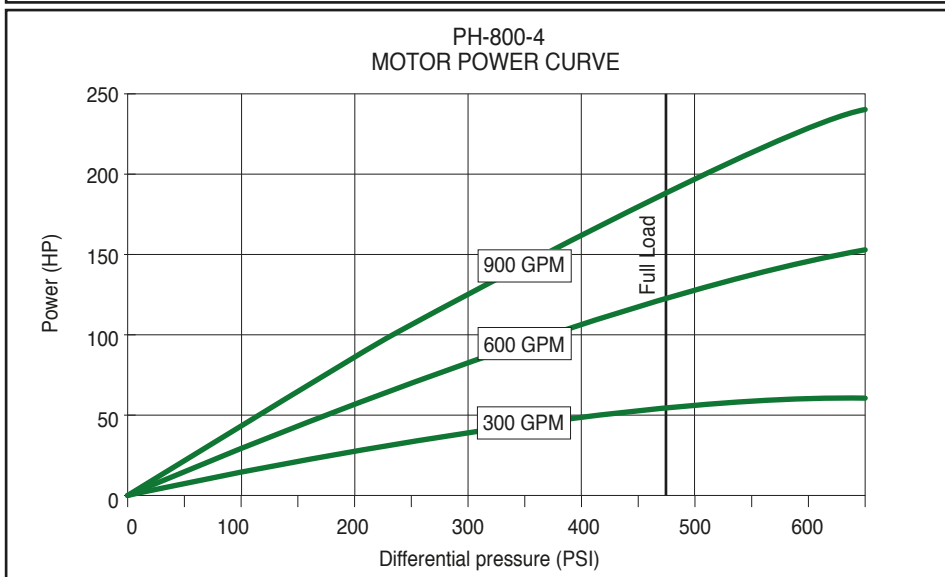

United States, Canada, Mexico, Brazil

Prime Horizontal Inc
1302 Gulf Boulevard, New Iberia, LA 70560 US
Ph (US): +1 337 359 9061
Ph (CA): +1 780 800 6614
Ph (BRZ): +55 71 3023 0934

Europe, China, Middle East

Prime Horizontal Ltd
Salland 3
1948 RE Beverwijk
The Netherlands
Phone: +31 251 271 790

Australia, Southeast Asia, India

Prime Horizontal Australia Pty Ltd
10 Enterprise Street, Cleveland,
QLD 4163, Australia
Ph (AUS): +61 73 821 3684
Ph (IND): Phone: +91 997 172 9753