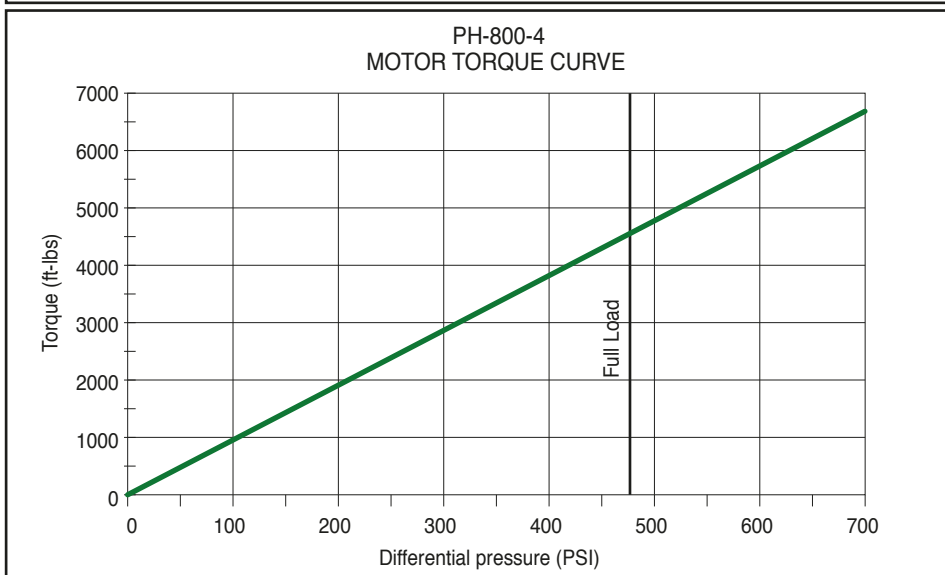

United States, Canada, Mexico, Brazil

Prime Horizontal Inc
1302 Gulf Boulevard, New Iberia, LA 70560 US
Ph (US): +1 337 359 9061
Ph (CA): +1 780 800 6614
Ph (BRZ): +55 71 3023 0934

Europe, China, Middle East

Prime Horizontal Ltd
Salland 3
1948 RE Beverwijk
The Netherlands
Phone: +31 251 271 790

Australia, Southeast Asia, India

Prime Horizontal Australia Pty Ltd
10 Enterprise Street, Cleveland,
QLD 4163, Australia
Ph (AUS): +61 73 821 3684
Ph (IND): Phone: +91 997 172 9753