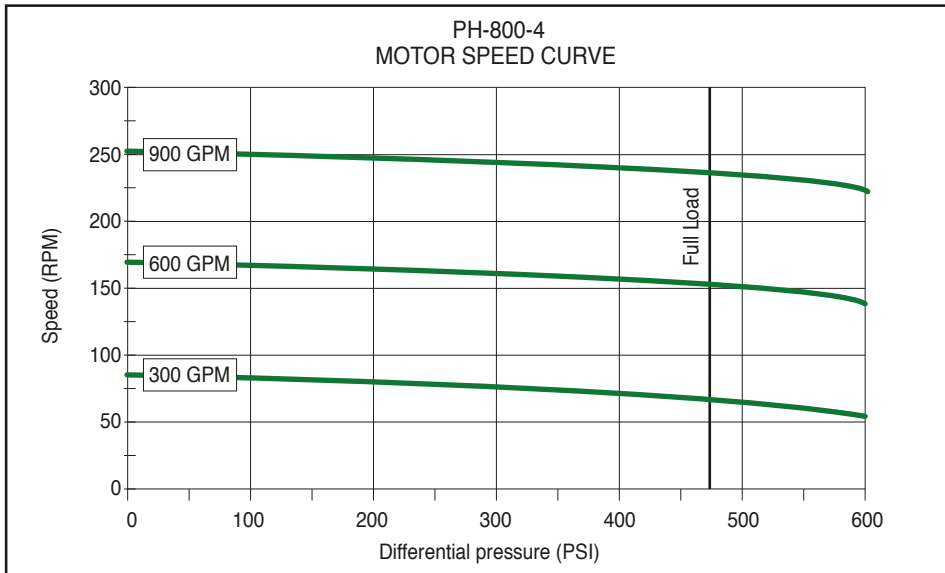

United States, Canada, Mexico, Brazil

Prime Horizontal Inc
1302 Gulf Boulevard, New Iberia, LA 70560 US
Ph (US): +1 337 359 9061
Ph (CA): +1 780 800 6614
Ph (BRZ): +55 71 3023 0934

Europe, China, Middle East

Prime Horizontal Ltd
Salland 3
1948 RE Beverwijk
The Netherlands
Phone: +31 251 271 790

Australia, Southeast Asia, India

Prime Horizontal Australia Pty Ltd
10 Enterprise Street, Cleveland,
QLD 4163, Australia
Ph (AUS): +61 73 821 3684
Ph (IND): Phone: +91 997 172 9753