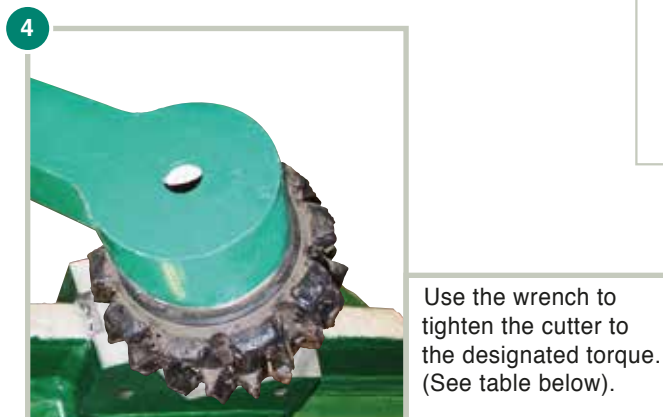

Lo Torque Hole Opener

Installation guide & steps

Journal size	Recommended torque
LT4	1,500 ft-lbs
LT6	4,500 ft-lbs
LT8	12,000 ft-lbs

Prime Horizontal offices

www.primehorizontal.com

United States, Canada, Mexico, Brazil