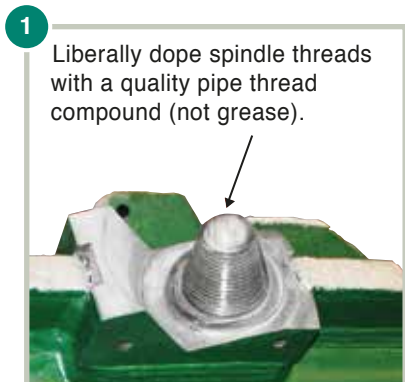

Lo Torque Hole Opener

Installation guide & steps

Journal size	Recommended torque
LT4	1,500 ft-lbs
LT6	4,500 ft-lbs
LT8	12,000 ft-lbs

Prime Horizontal offices

www.primehorizontal.com

United States, Canada, Mexico, Brazil